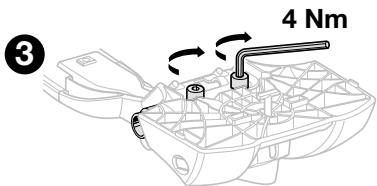

i

Thule Sweden AB, Box 69, 330 33 Hillerstorp, SWEDEN

info@thule.com

www.thule.com

501-8052-01

» PART OF THULE GROUP

© Thule Group 2014. All rights reserved.