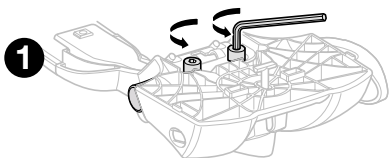

i

Thule Sweden AB, Box 69, 330 33 Hillerstorp, SWEDEN

info@thule.com

www.thule.com

501-8052-01

» PART OF THULE GROUP

© Thule Group 2014. All rights reserved.