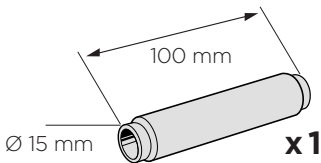

Thule Thru Axle adapter 561-1 for Thule OutRide 561

> Instructions