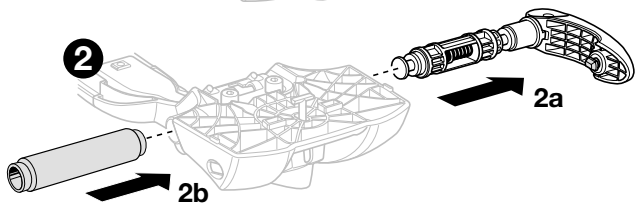

i

Thule Sweden AB, Box 69, 330 33 Hillerstorp, SWEDEN

info@thule.com

www.thule.com

501-8052-01

» PART OF THULE GROUP

© Thule Group 2014. All rights reserved.