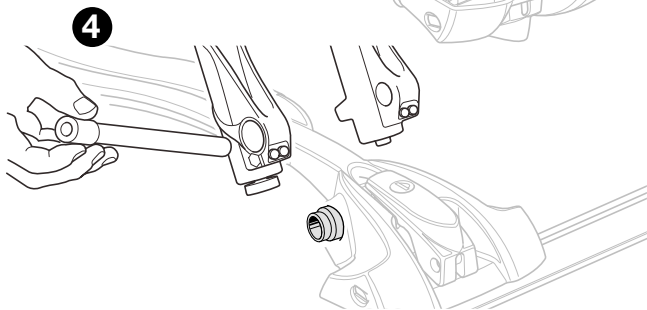

i

Thule Sweden AB, Box 69, 330 33 Hillerstorp, SWEDEN

info@thule.com

www.thule.com

501-8052-01

» PART OF THULE GROUP

© Thule Group 2014. All rights reserved.